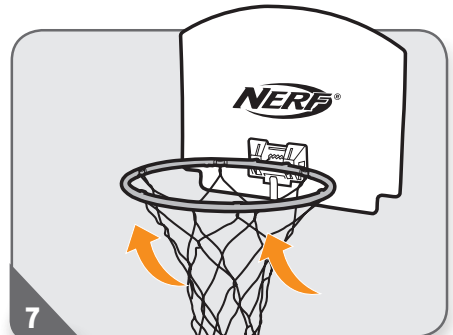

- Apply to glass, mirrors, or other smooth, flat surfaces. Adult assistance recommended.
- **BEFORE ATTACHING TO WALL:** Prior to application, wipe away any dust and debris from surface. Surface must be dry.
- Adhesive may remove material from certain surfaces.
- Do not use on wallpaper
- Do not hang hoop over bed.

NOTE : Adhesive will damage wall surface if removed improperly. Follow assembly and removal instructions carefully.

ASSEMBLY

Press firmly for 30 seconds.

Secure with metal clip after mounting backboard.

Tug each loop to secure it.

TO REMOVE

Hold the bracket so it doesn't fall. Slowly pull the tab straight down against the wall until the strip releases. Repeat for second strip.

Not suitable for children under 3 years
because of small parts - choking hazard.