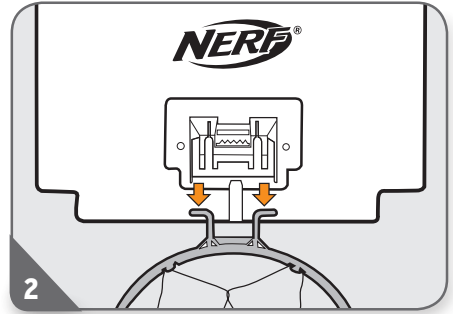

NOTE : Adhesive will damage wall surface if removed improperly. Follow assembly and removal instructions carefully.

ASSEMBLY

Press firmly for 30 seconds.

Secure with metal clip after mounting backboard.

Tug each loop to secure it.

TO REMOVE

Hold the bracket so it doesn't fall. Slowly pull the tab straight down against the wall until the strip releases. Repeat for second strip.

Not suitable for children under 3 years
because of small parts - choking hazard.