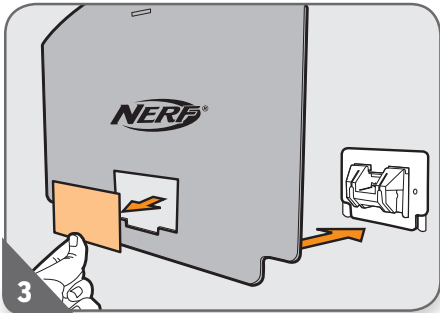

NERF[®]

AGES 4+

WALL2WALL[™] BASKETBALL

WARNING:

CHOKING HAZARD—Small parts.
Not for children under 3 years.

Be sure to read these instructions before sticking your rim to the wall. Retain this booklet for removal instructions.

- Apply to glass, mirrors, or other smooth, flat surfaces. Adult assistance recommended.
- **BEFORE ATTACHING TO WALL:** Prior to application, wipe away any dust and debris from surface. Surface must be dry.
- Adhesive may remove material from certain surfaces.
- Do not use on wallpaper
- Do not hang hoop over bed.

NOTE : Adhesive will damage wall surface if removed improperly. Follow assembly and removal instructions carefully.

ASSEMBLY

Press firmly for 30 seconds.

Secure with metal clip after mounting backboard.

Tug each loop to secure it.