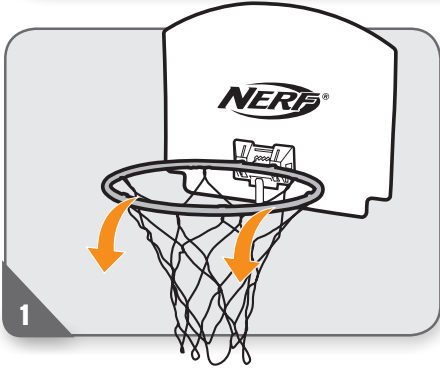

- Apply to glass, mirrors, or other smooth, flat surfaces. Adult assistance recommended.
- **BEFORE ATTACHING TO WALL:** Prior to application, wipe away any dust and debris from surface. Surface must be dry.
- Adhesive may remove material from certain surfaces.
- Do not use on wallpaper
- Do not hang hoop over bed.

NOTE : Adhesive will damage wall surface if removed improperly. Follow assembly and removal instructions carefully.

ASSEMBLY

Press firmly for 30 seconds.

Secure with metal clip after mounting backboard.

Tug each loop to secure it.

TO REMOVE

Hold the bracket so it doesn't fall. Slowly pull the tab straight down against the wall until the strip releases. Repeat for second strip.

Not suitable for children under 3 years
because of small parts - choking hazard.