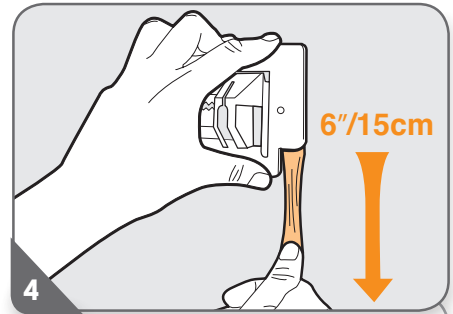

- Apply to glass, mirrors, or other smooth, flat surfaces. Adult assistance recommended.
- **BEFORE ATTACHING TO WALL:** Prior to application, wipe away any dust and debris from surface. Surface must be dry.
- Adhesive may remove material from certain surfaces.
- Do not use on wallpaper
- Do not hang hoop over bed.

NOTE : Adhesive will damage wall surface if removed improperly. Follow assembly and removal instructions carefully.

ASSEMBLY

Press firmly for 30 seconds.

Secure with metal clip after mounting backboard.

Tug each loop to secure it.

TO REMOVE

Hold the bracket so it doesn't fall. Slowly pull the tab straight down against the wall until the strip releases. Repeat for second strip.

Not suitable for children under 3 years
because of small parts - choking hazard.