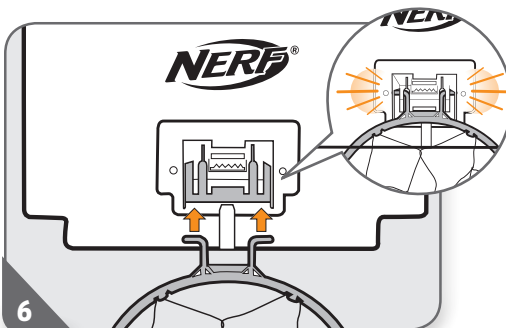

NOTE : Adhesive will damage wall surface if removed improperly. Follow assembly and removal instructions carefully.

ASSEMBLY

Press firmly for 30 seconds.

Secure with metal clip after mounting backboard.

Tug each loop to secure it.

TO REMOVE

Hold the bracket so it doesn't fall. Slowly pull the tab straight down against the wall until the strip releases. Repeat for second strip.

Not suitable for children under 3 years
because of small parts - choking hazard.