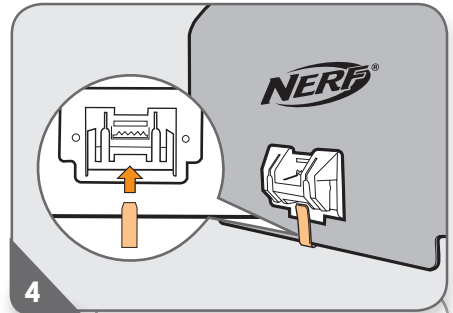

NERF[®]

AGES 4+

WALL2WALL[™] BASKETBALL

WARNING:

CHOKING HAZARD—Small parts.
Not for children under 3 years.

Be sure to read these instructions before sticking your rim to the wall. Retain this booklet for removal instructions.

- Apply to glass, mirrors, or other smooth, flat surfaces. Adult assistance recommended.
- **BEFORE ATTACHING TO WALL:** Prior to application, wipe away any dust and debris from surface. Surface must be dry.
- Adhesive may remove material from certain surfaces.
- Do not use on wallpaper
- Do not hang hoop over bed.

NOTE : Adhesive will damage wall surface if removed improperly. Follow assembly and removal instructions carefully.

ASSEMBLY

Press firmly for 30 seconds.

Secure with metal clip after mounting backboard.

Tug each loop to secure it.