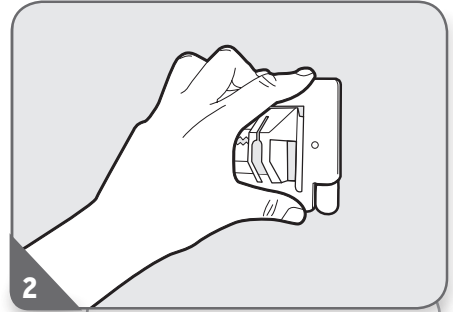

NERF[®]

AGES 4+

WALL2WALL[™] BASKETBALL

WARNING:

CHOKING HAZARD—Small parts.
Not for children under 3 years.

Be sure to read these instructions before sticking your rim to the wall. Retain this booklet for removal instructions.

- Apply to glass, mirrors, or other smooth, flat surfaces. Adult assistance recommended.
- **BEFORE ATTACHING TO WALL:** Prior to application, wipe away any dust and debris from surface. Surface must be dry.
- Adhesive may remove material from certain surfaces.
- Do not use on wallpaper
- Do not hang hoop over bed.

NOTE : Adhesive will damage wall surface if removed improperly. Follow assembly and removal instructions carefully.

ASSEMBLY

Press firmly for 30 seconds.

Secure with metal clip after mounting backboard.

Tug each loop to secure it.

TO REMOVE

Hold the bracket so it doesn't fall. Slowly pull the tab straight down against the wall until the strip releases. Repeat for second strip.

Not suitable for children under 3 years
because of small parts - choking hazard.