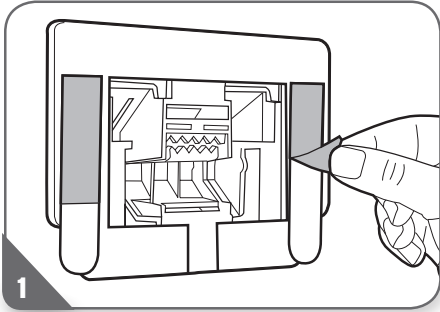

NERF[®]

AGES 4+

WALL2WALL[™] BASKETBALL

WARNING:

CHOKING HAZARD—Small parts.
Not for children under 3 years.

Be sure to read these instructions before sticking your rim to the wall. Retain this booklet for removal instructions.

- Apply to glass, mirrors, or other smooth, flat surfaces. Adult assistance recommended.
- **BEFORE ATTACHING TO WALL:** Prior to application, wipe away any dust and debris from surface. Surface must be dry.
- Adhesive may remove material from certain surfaces.
- Do not use on wallpaper
- Do not hang hoop over bed.

NOTE : Adhesive will damage wall surface if removed improperly. Follow assembly and removal instructions carefully.

ASSEMBLY

Press firmly for 30 seconds.

Secure with metal clip after mounting backboard.

Tug each loop to secure it.

TO REMOVE

Hold the bracket so it doesn't fall. Slowly pull the tab straight down against the wall until the strip releases. Repeat for second strip.

Not suitable for children under 3 years
because of small parts - choking hazard.