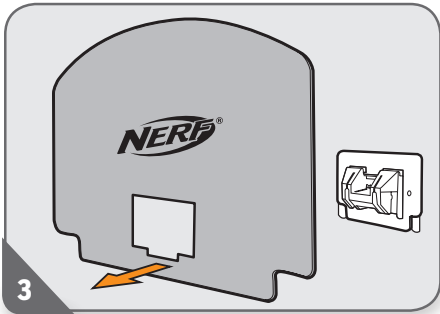

NOTE : Adhesive will damage wall surface if removed improperly. Follow assembly and removal instructions carefully.

ASSEMBLY

Press firmly for 30 seconds.

Secure with metal clip after mounting backboard.

Tug each loop to secure it.

TO REMOVE

Hold the bracket so it doesn't fall. Slowly pull the tab straight down against the wall until the strip releases. Repeat for second strip.

Not suitable for children under 3 years
because of small parts - choking hazard.